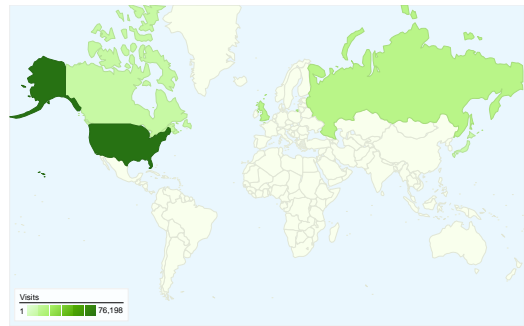

**Site Usage**

 **211,104** Visits

 **30.37%** Bounce Rate

 **635,095** Pageviews

 **00:02:20** Avg. Time on Site

 **3.01** Pages/Visit

 **67.17%** % New Visits

**Visitors Overview**

**Visitors**  
**142,012**

**Map Overlay world**

**Traffic Sources Overview**

- **Referring Sites**  
135,086.00 (63.99%)
- **Direct Traffic**  
50,109.00 (23.74%)
- **Search Engines**  
25,798.00 (12.22%)
- **Other**  
111 (0.05%)

All traffic sources sent a total of 211,104 visits

-  23.74% Direct Traffic
-  63.99% Referring Sites
-  12.22% Search Engines

Site Usage

Visits	Pages/Visit	Avg. Time on Site	% New Visits	Bounce Rate	
<b>211,104</b> % of Site Total: 100.00%	<b>3.01</b> Site Avg: 3.01 (0.00%)	<b>00:02:20</b> Site Avg: 00:02:20 (0.00%)	<b>67.24%</b> Site Avg: 67.17% (0.10%)	<b>30.37%</b> Site Avg: 30.37% (0.00%)	
Country/Territory	Visits	Pages/Visit	Avg. Time on Site	% New Visits	Bounce Rate
United States	<b>76,198</b>	3.20	00:02:23	68.87%	26.75%
Russia	<b>17,218</b>	2.32	00:01:46	62.95%	41.92%
United Kingdom	<b>16,808</b>	3.09	00:02:29	66.06%	28.42%
Canada	<b>10,824</b>	3.20	00:02:20	68.70%	27.39%
Japan	<b>9,477</b>	3.39	00:02:24	61.41%	29.09%
Germany	<b>8,937</b>	2.94	00:02:29	70.68%	34.92%
Australia	<b>6,785</b>	2.83	00:02:41	67.83%	29.39%
Poland	<b>5,247</b>	2.71	00:02:13	61.14%	33.62%
France	<b>5,208</b>	3.05	00:02:16	74.48%	35.89%
Netherlands	<b>4,526</b>	3.54	00:02:38	66.84%	22.82%