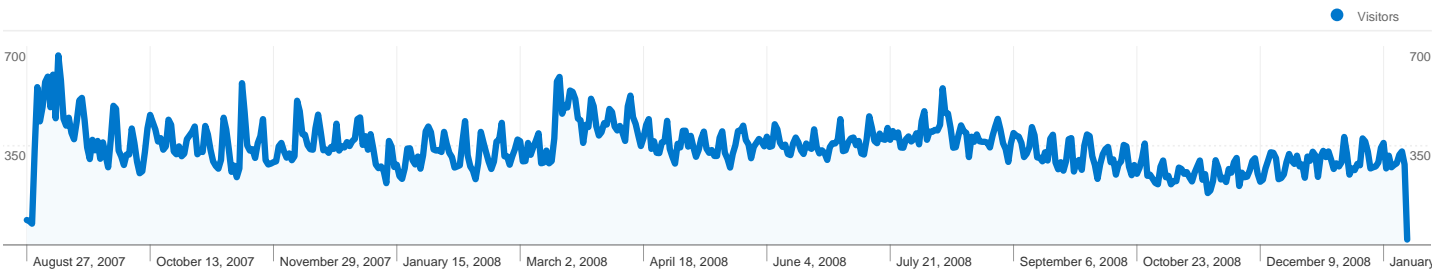

**Site Usage**

 **211,104** Visits

 **30.37%** Bounce Rate

 **635,095** Pageviews

 **00:02:20** Avg. Time on Site

 **3.01** Pages/Visit

 **67.17%** % New Visits

**Visitors Overview**

**142,012 people visited this site**

**211,104 Visits**

**142,012 Absolute Unique Visitors**

**635,095 Pageviews**

**3.01 Average Pageviews**

**00:02:20 Time on Site**

**30.37% Bounce Rate**

**67.17% New Visits**

All traffic sources sent a total of 211,104 visits

-  23.74% Direct Traffic
-  63.99% Referring Sites
-  12.22% Search Engines

**Pages on this site were viewed a total of 635,095 times**

 **635,095** Pageviews

 **492,408** Unique Views

 **30.37%** Bounce Rate