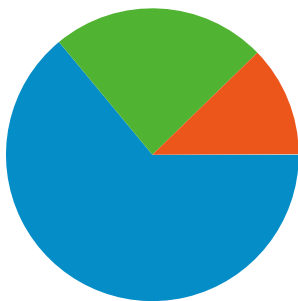

Traffic Sources Overview

- **Referring Sites**
  135,086.00 (63.99%)
- **Direct Traffic**
  50,109.00 (23.74%)
- **Search Engines**
  25,798.00 (12.22%)
- **Other**
  111 (0.05%)

Content Overview

Pages	Pageviews	% Pageviews
/pages/downloads.htm	193,361	30.45%
/	159,513	25.12%
/downloads/thelostspiresv1	80,581	12.69%
/pages/images.htm	74,744	11.77%
/pages/videos.htm	28,750	4.53%