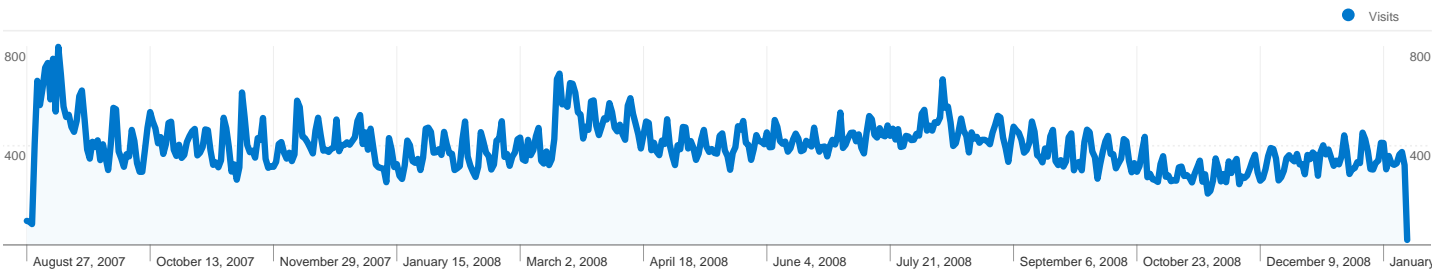

**Site Usage**

 **211,104** Visits

 **30.37%** Bounce Rate

 **635,095** Pageviews

 **00:02:20** Avg. Time on Site

 **3.01** Pages/Visit

 **67.17%** % New Visits

**Visitors Overview**

**142,012 people visited this site**

**211,104 Visits**

**142,012 Absolute Unique Visitors**

**635,095 Pageviews**

**3.01 Average Pageviews**

**00:02:20 Time on Site**

**30.37% Bounce Rate**

**67.17% New Visits**

All traffic sources sent a total of 211,104 visits

-  23.74% Direct Traffic
-  63.99% Referring Sites
-  12.22% Search Engines

**Pages on this site were viewed a total of 635,095 times**

 **635,095** Pageviews

 **492,408** Unique Views

 **30.37%** Bounce Rate