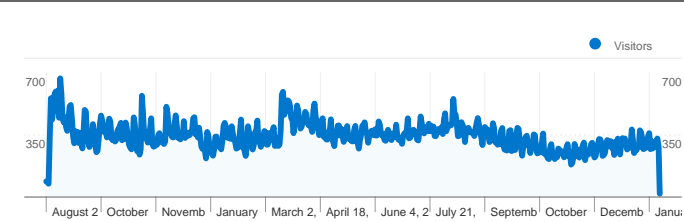

**Site Usage**

 **211,104** Visits

 **30.37%** Bounce Rate

 **635,095** Pageviews

 **00:02:20** Avg. Time on Site

 **3.01** Pages/Visit

 **67.17%** % New Visits

**Visitors Overview**

**142,012 people visited this site**

**211,104 Visits**

**142,012 Absolute Unique Visitors**

**635,095 Pageviews**

**3.01 Average Pageviews**

**00:02:20 Time on Site**

**30.37% Bounce Rate**

**67.17% New Visits**

All traffic sources sent a total of 211,104 visits

-  23.74% Direct Traffic
-  63.99% Referring Sites
-  12.22% Search Engines

**Pages on this site were viewed a total of 635,095 times**

 **635,095** Pageviews

 **492,408** Unique Views

 **30.37%** Bounce Rate