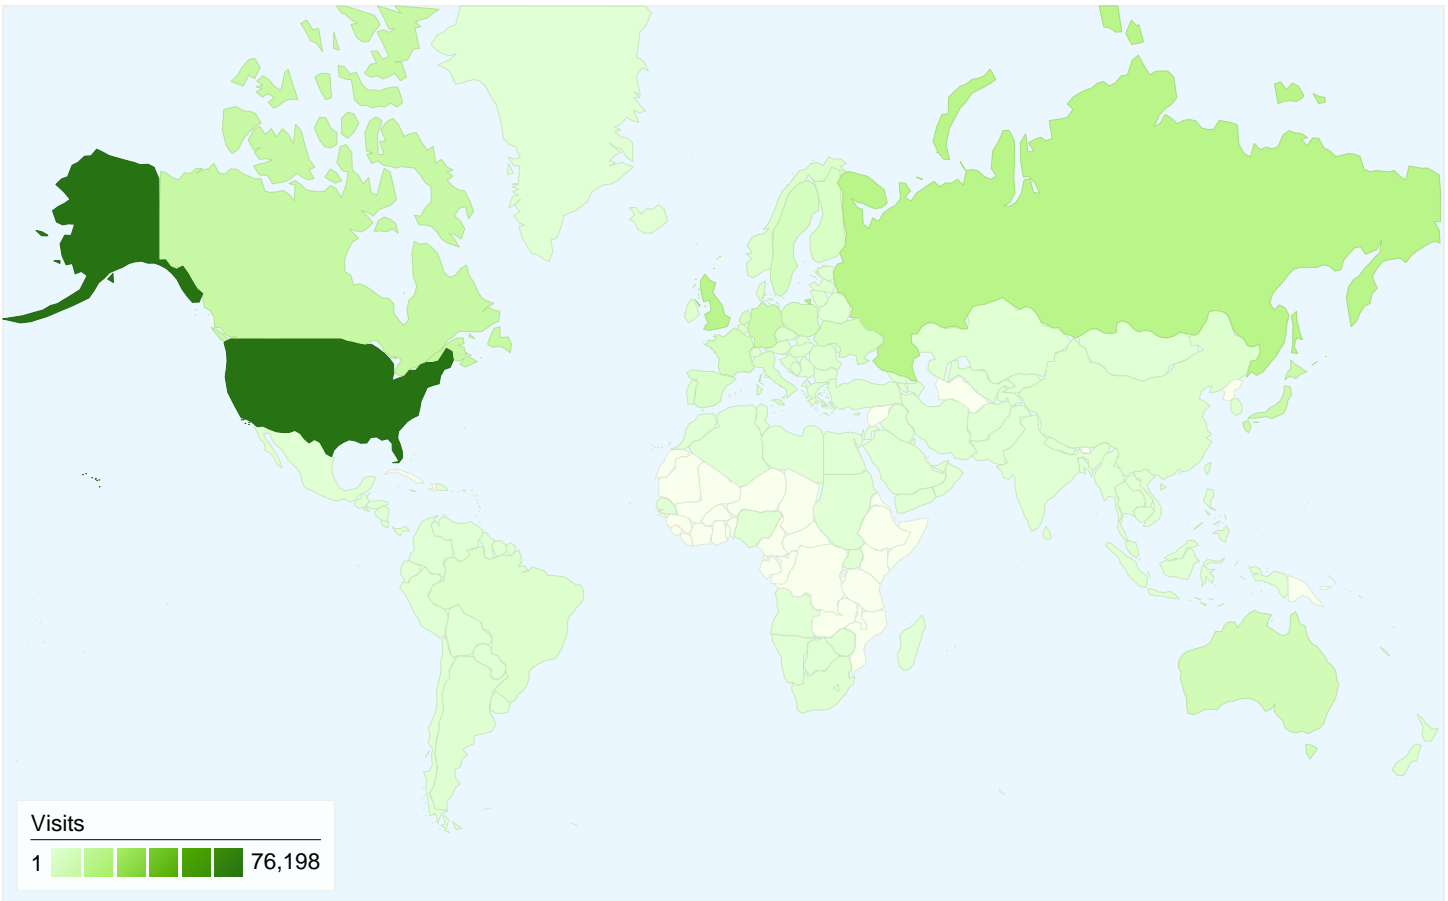

211,104 visits came from 161 countries/territories

Site Usage

Visits	Pages/Visit	Avg. Time on Site	% New Visits	Bounce Rate	
211,104 % of Site Total: 100.00%	3.01 Site Avg: 3.01 (0.00%)	00:02:20 Site Avg: 00:02:20 (0.00%)	67.24% Site Avg: 67.17% (0.10%)	30.37% Site Avg: 30.37% (0.00%)	
Country/Territory	Visits	Pages/Visit	Avg. Time on Site	% New Visits	Bounce Rate
United States	76,198	3.20	00:02:23	68.87%	26.75%
Russia	17,218	2.32	00:01:46	62.95%	41.92%
United Kingdom	16,808	3.09	00:02:29	66.06%	28.42%
Canada	10,824	3.20	00:02:20	68.70%	27.39%
Japan	9,477	3.39	00:02:24	61.41%	29.09%
Germany	8,937	2.94	00:02:29	70.68%	34.92%
Australia	6,785	2.83	00:02:41	67.83%	29.39%
Poland	5,247	2.71	00:02:13	61.14%	33.62%
France	5,208	3.05	00:02:16	74.48%	35.89%
Netherlands	4,526	3.54	00:02:38	66.84%	22.82%