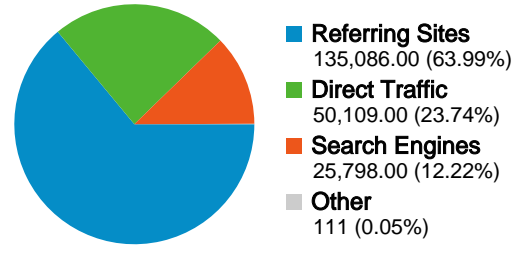

**Visitors**  
**142,012**

**Map Overlay world**

**Traffic Sources Overview**

- **Referring Sites**  
135,086.00 (63.99%)
- **Direct Traffic**  
50,109.00 (23.74%)
- **Search Engines**  
25,798.00 (12.22%)
- **Other**  
111 (0.05%)

**142,012 people visited this site**

**211,104 Visits**

**142,012 Absolute Unique Visitors**

**635,095 Pageviews**

**3.01 Average Pageviews**

**00:02:20 Time on Site**

**30.37% Bounce Rate**

**67.17% New Visits**

All traffic sources sent a total of 211,104 visits

-  23.74% Direct Traffic
-  63.99% Referring Sites
-  12.22% Search Engines