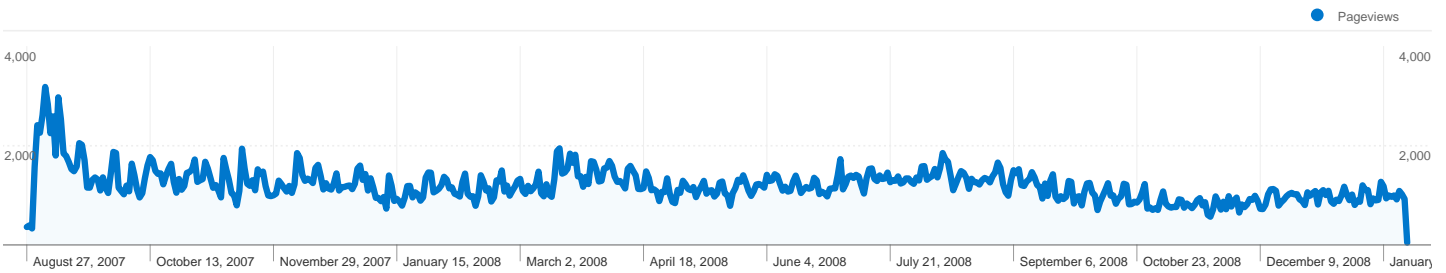

**142,012 people visited this site**

**211,104 Visits**

**142,012 Absolute Unique Visitors**

**635,095 Pageviews**

**3.01 Average Pageviews**

**00:02:20 Time on Site**

**30.37% Bounce Rate**

**67.17% New Visits**

All traffic sources sent a total of 211,104 visits

-  23.74% Direct Traffic
-  63.99% Referring Sites
-  12.22% Search Engines

Keywords	Visits	% visits
the lost spires	6,935	26.88%
lost spires	6,213	24.08%
oblivion lost spires	807	3.13%
lostspires	722	2.80%
www.lostspires.com	550	2.13%

**211,104 visits came from 161 countries/territories**

Site Usage

Visits	Pages/Visit	Avg. Time on Site	% New Visits	Bounce Rate	
<b>211,104</b> % of Site Total: 100.00%	<b>3.01</b> Site Avg: 3.01 (0.00%)	<b>00:02:20</b> Site Avg: 00:02:20 (0.00%)	<b>67.24%</b> Site Avg: 67.17% (0.10%)	<b>30.37%</b> Site Avg: 30.37% (0.00%)	
Country/Territory	Visits	Pages/Visit	Avg. Time on Site	% New Visits	Bounce Rate
United States	<b>76,198</b>	3.20	00:02:23	68.87%	26.75%
Russia	<b>17,218</b>	2.32	00:01:46	62.95%	41.92%
United Kingdom	<b>16,808</b>	3.09	00:02:29	66.06%	28.42%
Canada	<b>10,824</b>	3.20	00:02:20	68.70%	27.39%
Japan	<b>9,477</b>	3.39	00:02:24	61.41%	29.09%
Germany	<b>8,937</b>	2.94	00:02:29	70.68%	34.92%
Australia	<b>6,785</b>	2.83	00:02:41	67.83%	29.39%
Poland	<b>5,247</b>	2.71	00:02:13	61.14%	33.62%
France	<b>5,208</b>	3.05	00:02:16	74.48%	35.89%
Netherlands	<b>4,526</b>	3.54	00:02:38	66.84%	22.82%